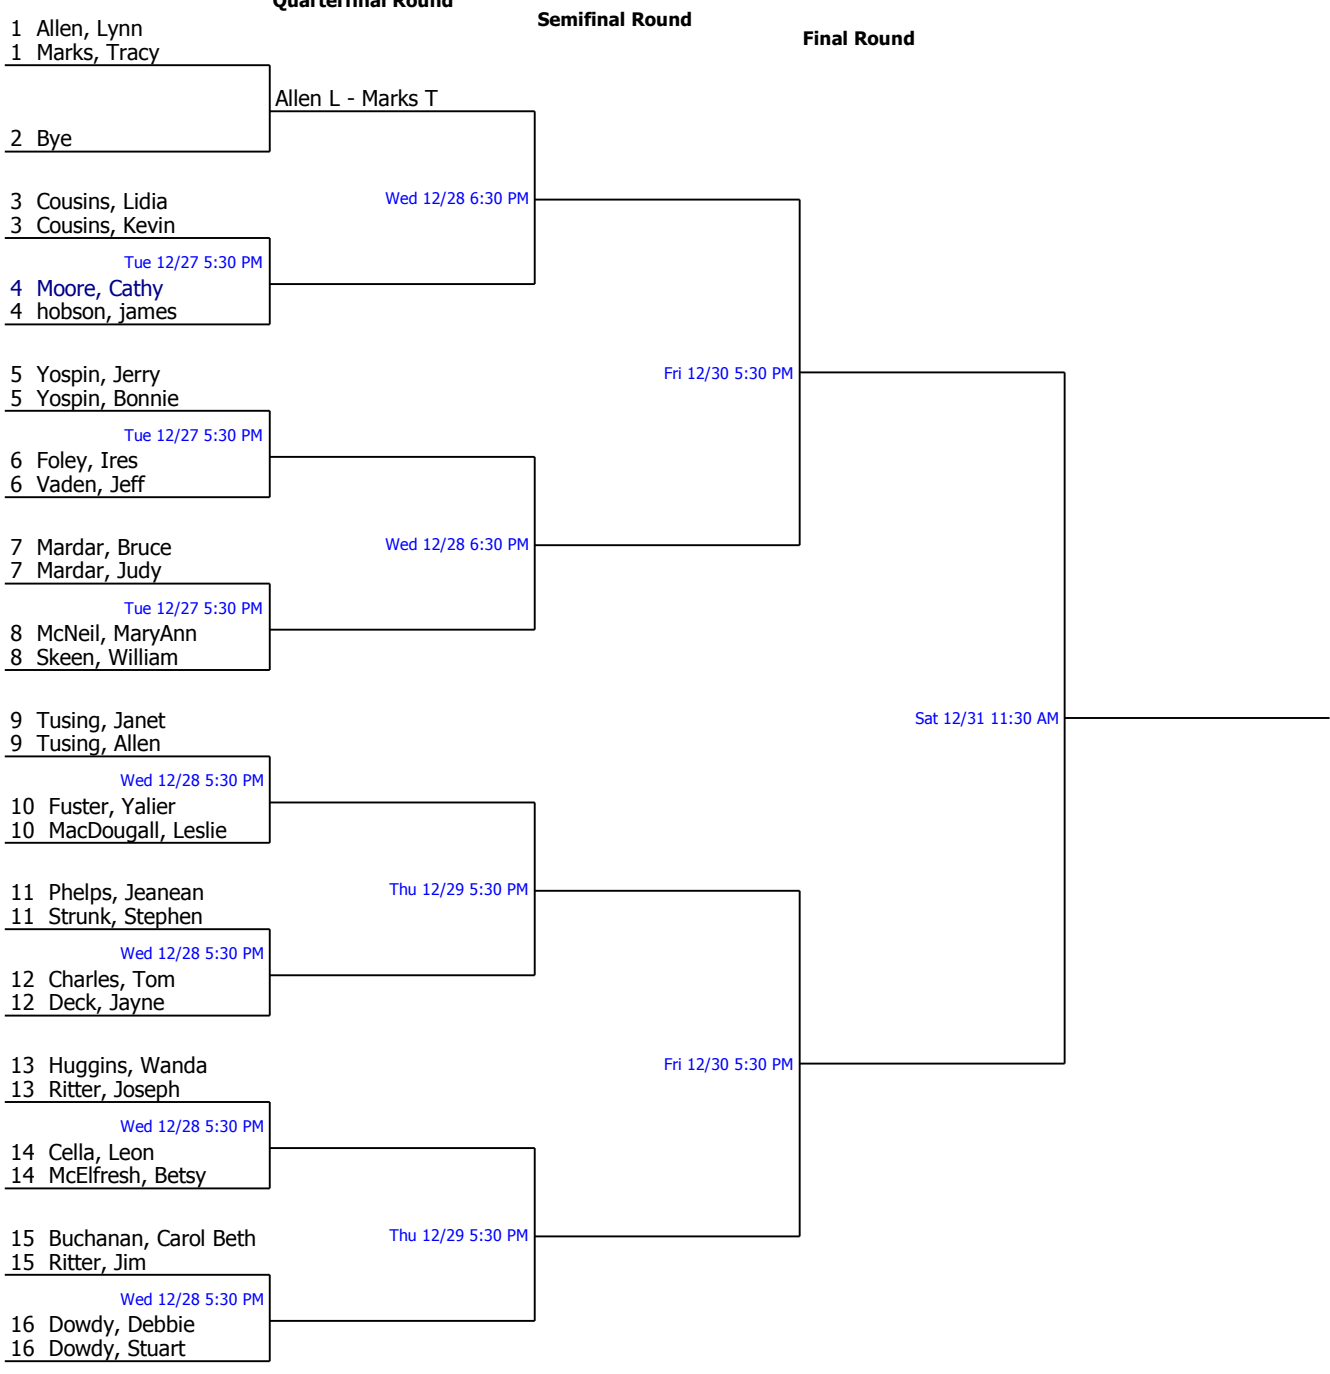

Boathouse Holiday Tournament		Seeded Players			
Midlothian Tennis Club	NTRP Combined Mixed 7.0 Doubles				
City/State: ,	Section:				
Director:	Referee:				
Phone:	Date: 12/27/2011 - 12/31/2011				
					Winner:

Round of 16

_____
Referee's Signature