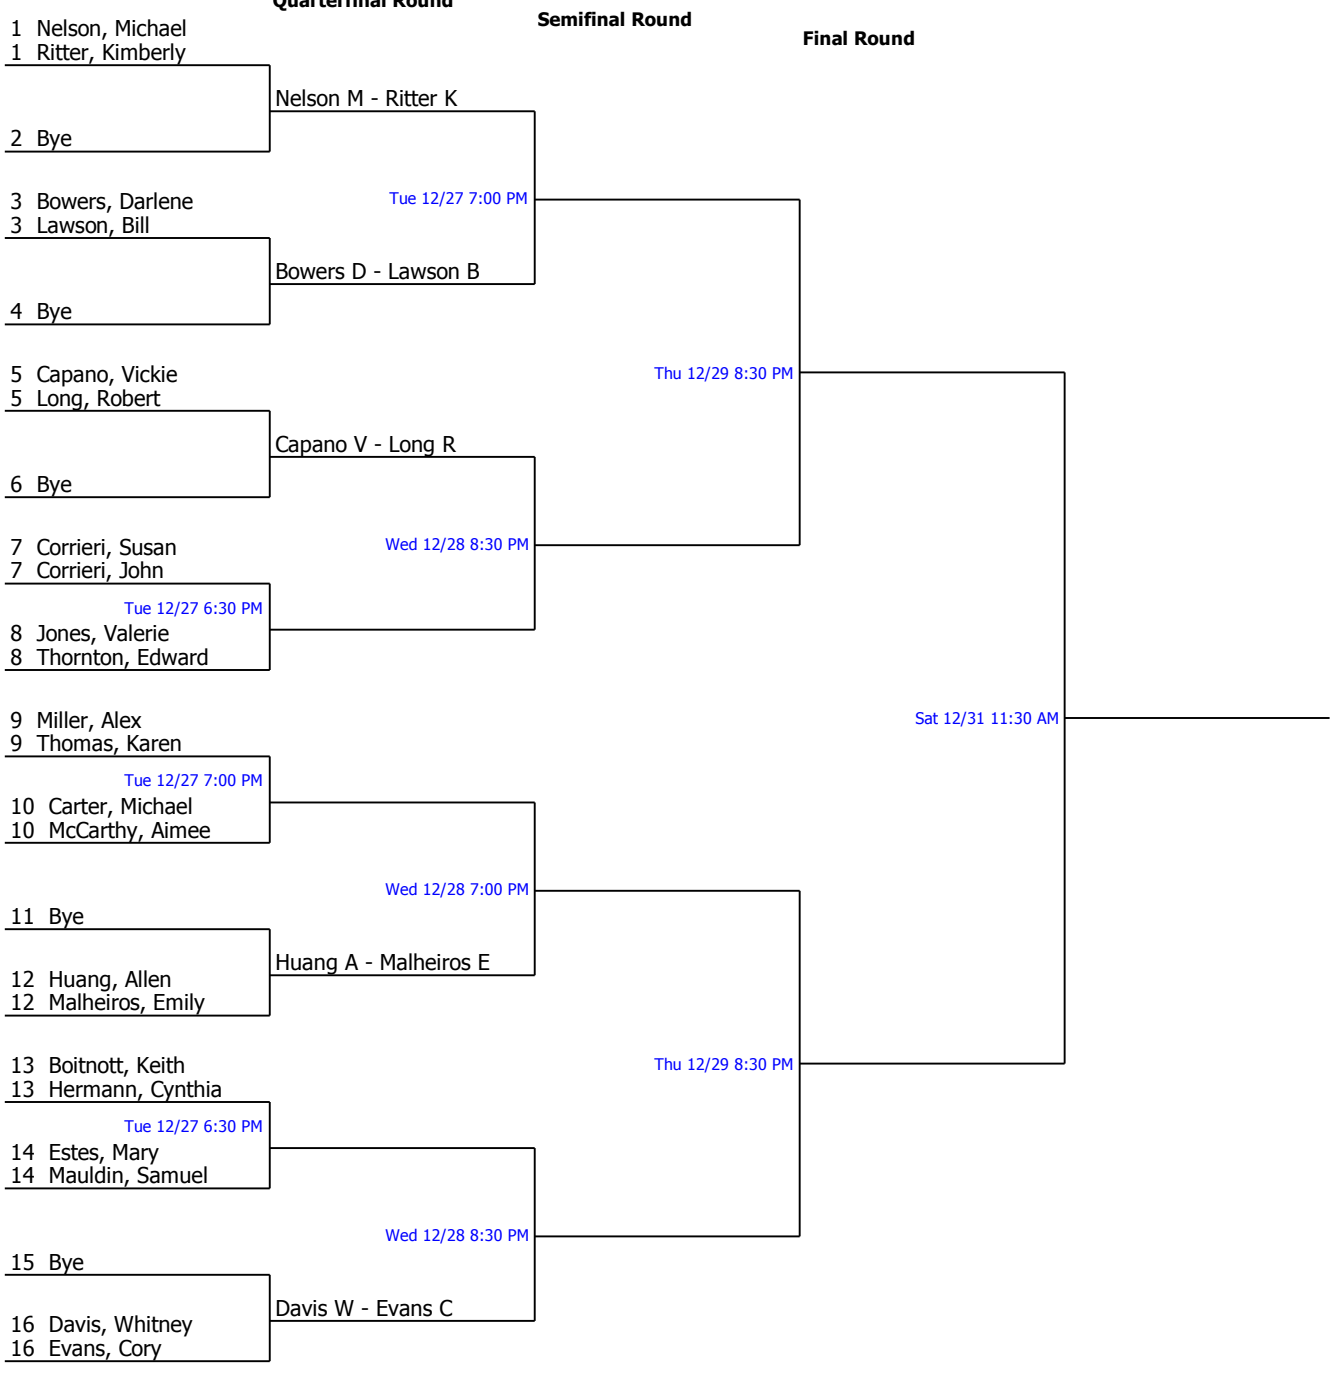

Boathouse Holiday Tournament		Seeded Players			
Midlothian Tennis Club	NTRP Combined Mixed 8.0 Doubles				
City/State: ,	Section:				
Director:	Referee:				
Phone:	Date: 12/27/2011 - 12/31/2011				
					Winner:

Round of 16

_____
Referee's Signature